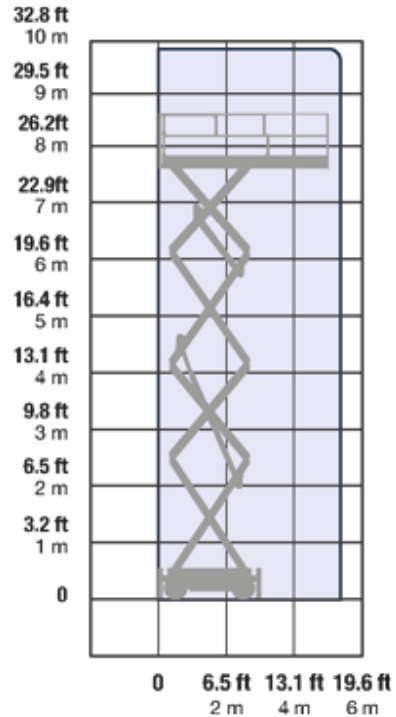

6826 - Diesel Scissor Lift

Working Height	9.92m
Max Platform Height	7.92m
Safe Working Load	567kg
Height	2.38m
Height - Guardrails Lowered	1.61m
Length x Width	3.35m x 1.76m
Deck Size	2.44m x 1.42m
Deck Size Extended	3.96 x 1.42m
Weight	3500kg
Tyres	Foamed filled